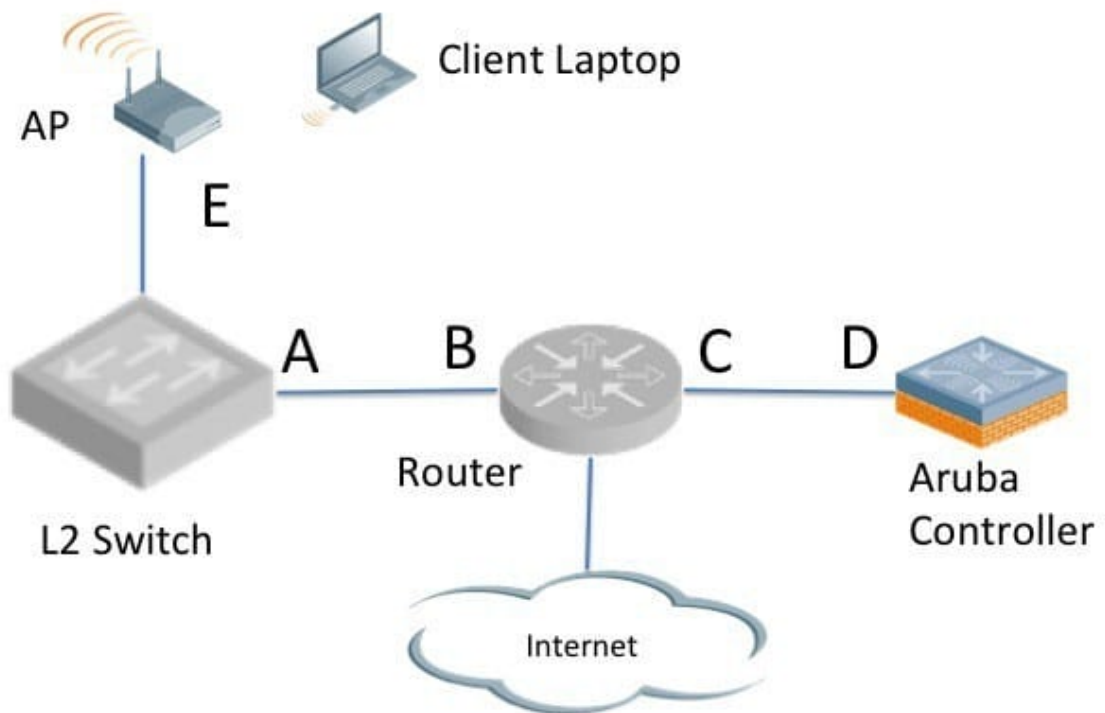

Correct Answer: D

QUESTION 3

Which of the statements below are TRUE regarding ARM's Spectrum Load Balancing feature? (Choose two)

- A. Available only on 5GHz radios
- B. Disabled by default
- C. Balances client load across available channels/APs
- D. Enabled by default
- E. Available only on 2.4GHz radios

Correct Answer: BC

QUESTION 4

Which of the following functions can be configured in the Controller WIP wizard? (Choose three)

- A. Configure APs as Air Monitors
- B. Configure rules for AP classification.
- C. Configure preset levels for intrusion detection
- D. Blacklisting Rules for clients
- E. Identify encryption method used in your network.

Correct Answer: BCE

QUESTION 5

Exhibit: Referring to the diagram provided for this question, if the Aruba controller is configured to perform L3 switching, what will be the wireless client laptop default gateway?