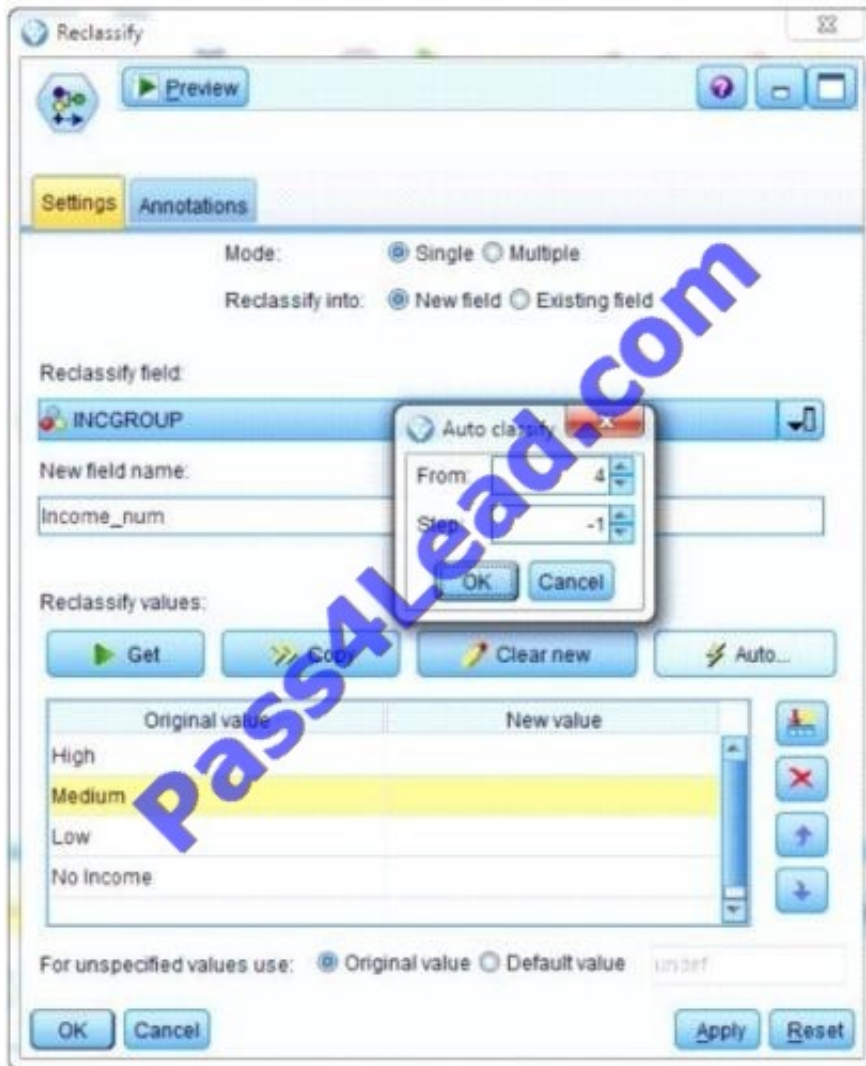

Correct Answer: A

QUESTION 5

What new value will be assigned to the original value Low given the specifications in the Reclassify node below?

- A. -1
- B. 2
- C. 3
- D. 4

Correct Answer: B