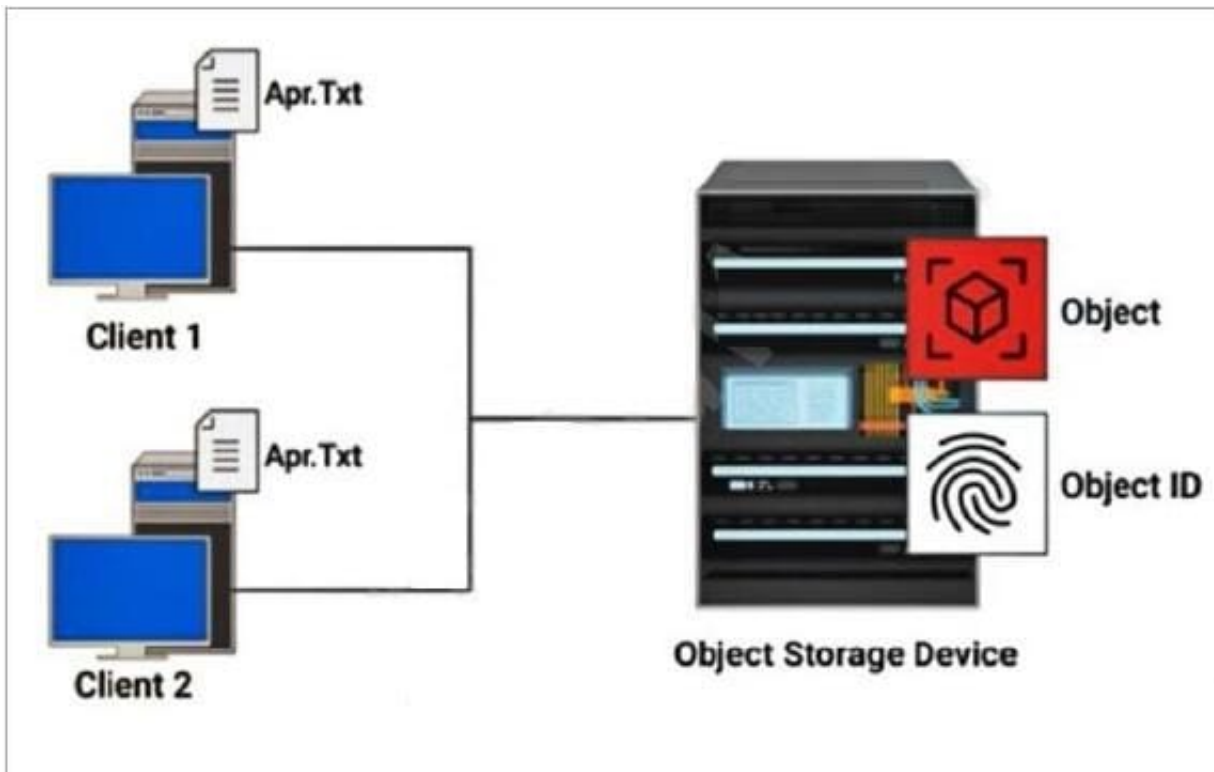

- B. masking, classification, and PCRE
- C. classification, discovery, and incident management
- D. classification, discovery, and de-identification

Correct Answer: D

QUESTION 5

Refer to the exhibit.

How is a hash created on file Apr.Txt in an object-level deduplication?

- A. from content with variable-length
- B. from the metadata of the file
- C. from the content of the file
- D. from content with fixed-length

Correct Answer: B